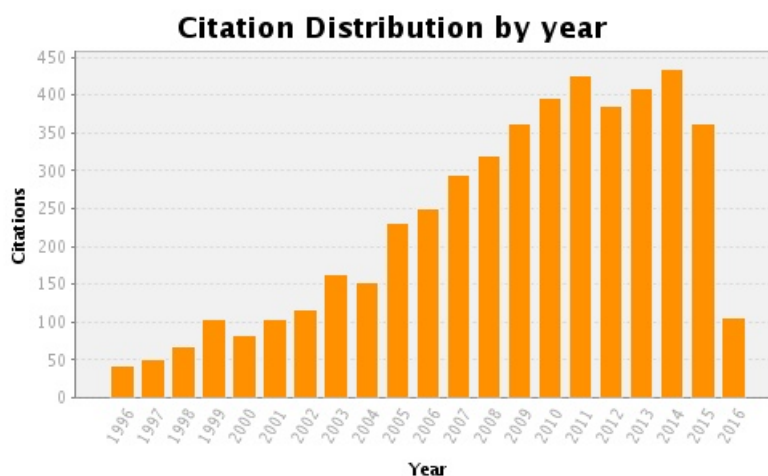

[Citation Metrics](#)

[Manage](#) | [Add](#)

[Help](#)

[Refer a Colleague](#)

[How to use these lists](#)

My Publications: Citation Metrics

This graph shows the number of times the articles on the publication list have been cited in each of the last 20 years. Note: Only articles from Web of Science Core Collection with citation data are included in the calculations. [More information about these data.](#)

Total Articles in Publication List: **101**

Articles With Citation Data: **101**

Sum of the Times Cited: **5035**

Average Citations per Article: **49.85**

h-index: **34**

Last Updated: **05/05/2016 00:48 GMT**