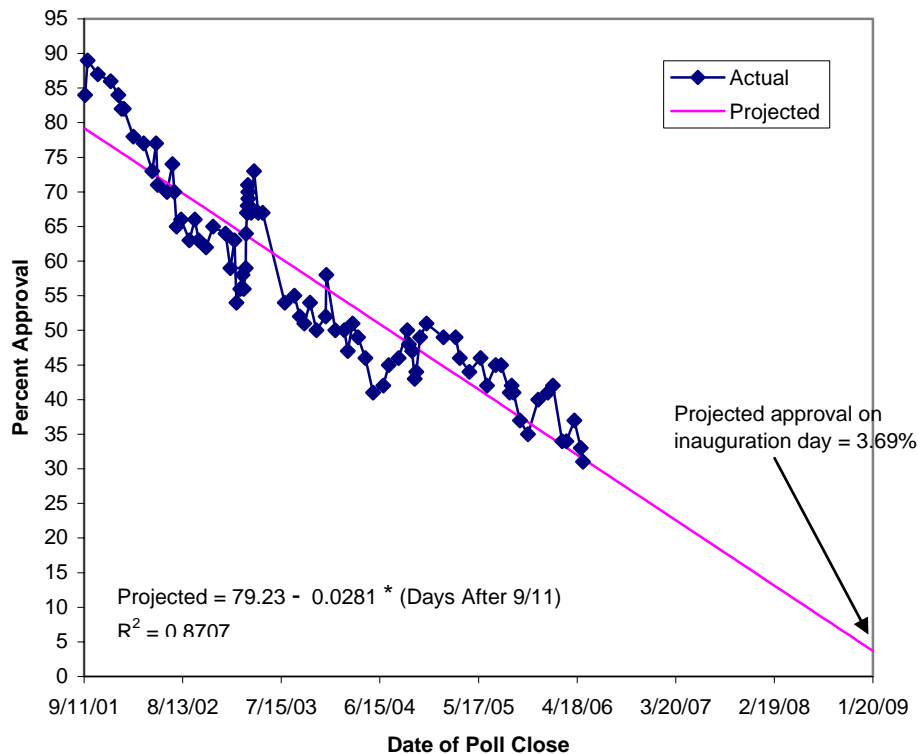

May 10, 2006

Letters to the Editor
The New York Times
229 West 43rd Street
New York, NY 10036

Dear Sir or Madam:

George W. Bush Actual and Projected Approval Ratings

Source: *New York Times/CBS* poll data

<http://www.nytimes.com/packages/pdf/politics/20060509_POLL_RESULTS.pdf>

Sincerely,

John Morgan
Professor
Haas School of Business
University of California, Berkeley

Vijay Krishna
Professor
Department of Economics
Penn State University

Haas School of Business
University of California Berkeley
545 Student Services Building #1900
Berkeley, CA 94720-1900